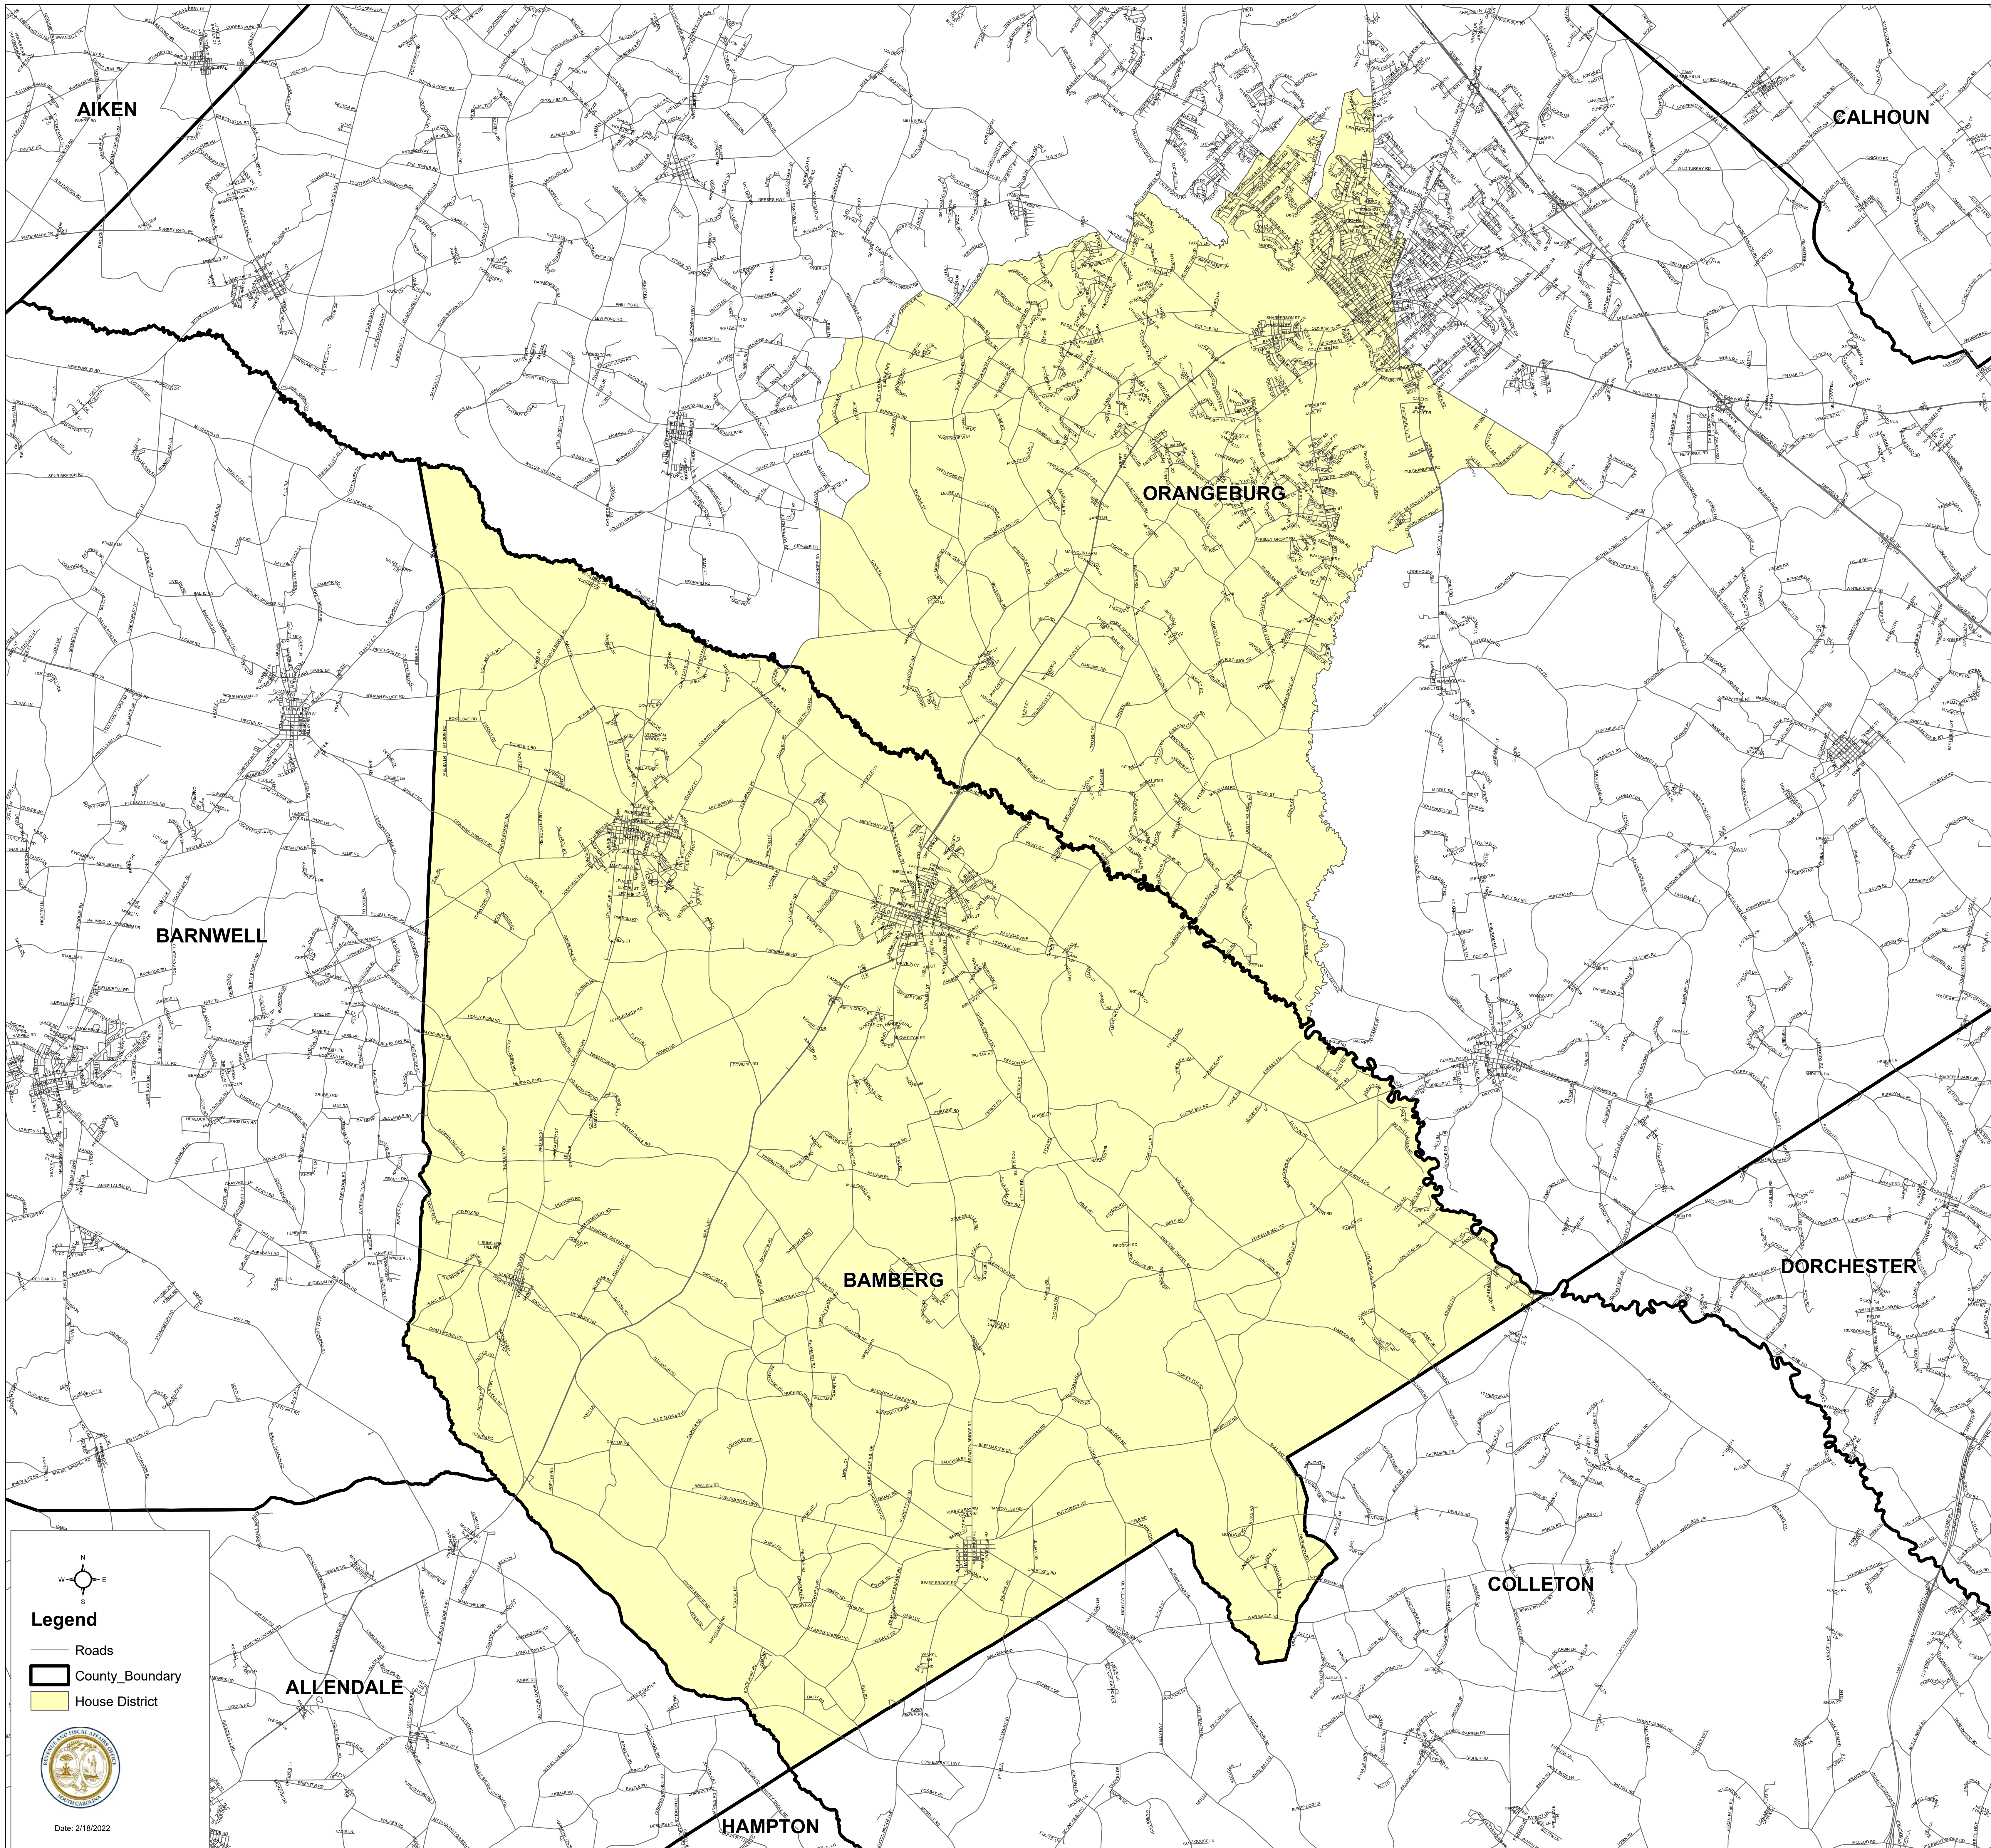

# South Carolina House District 90

H.4493

**Legend**

- Roads
- County\_Boundary
- House District

Date: 2/18/2022