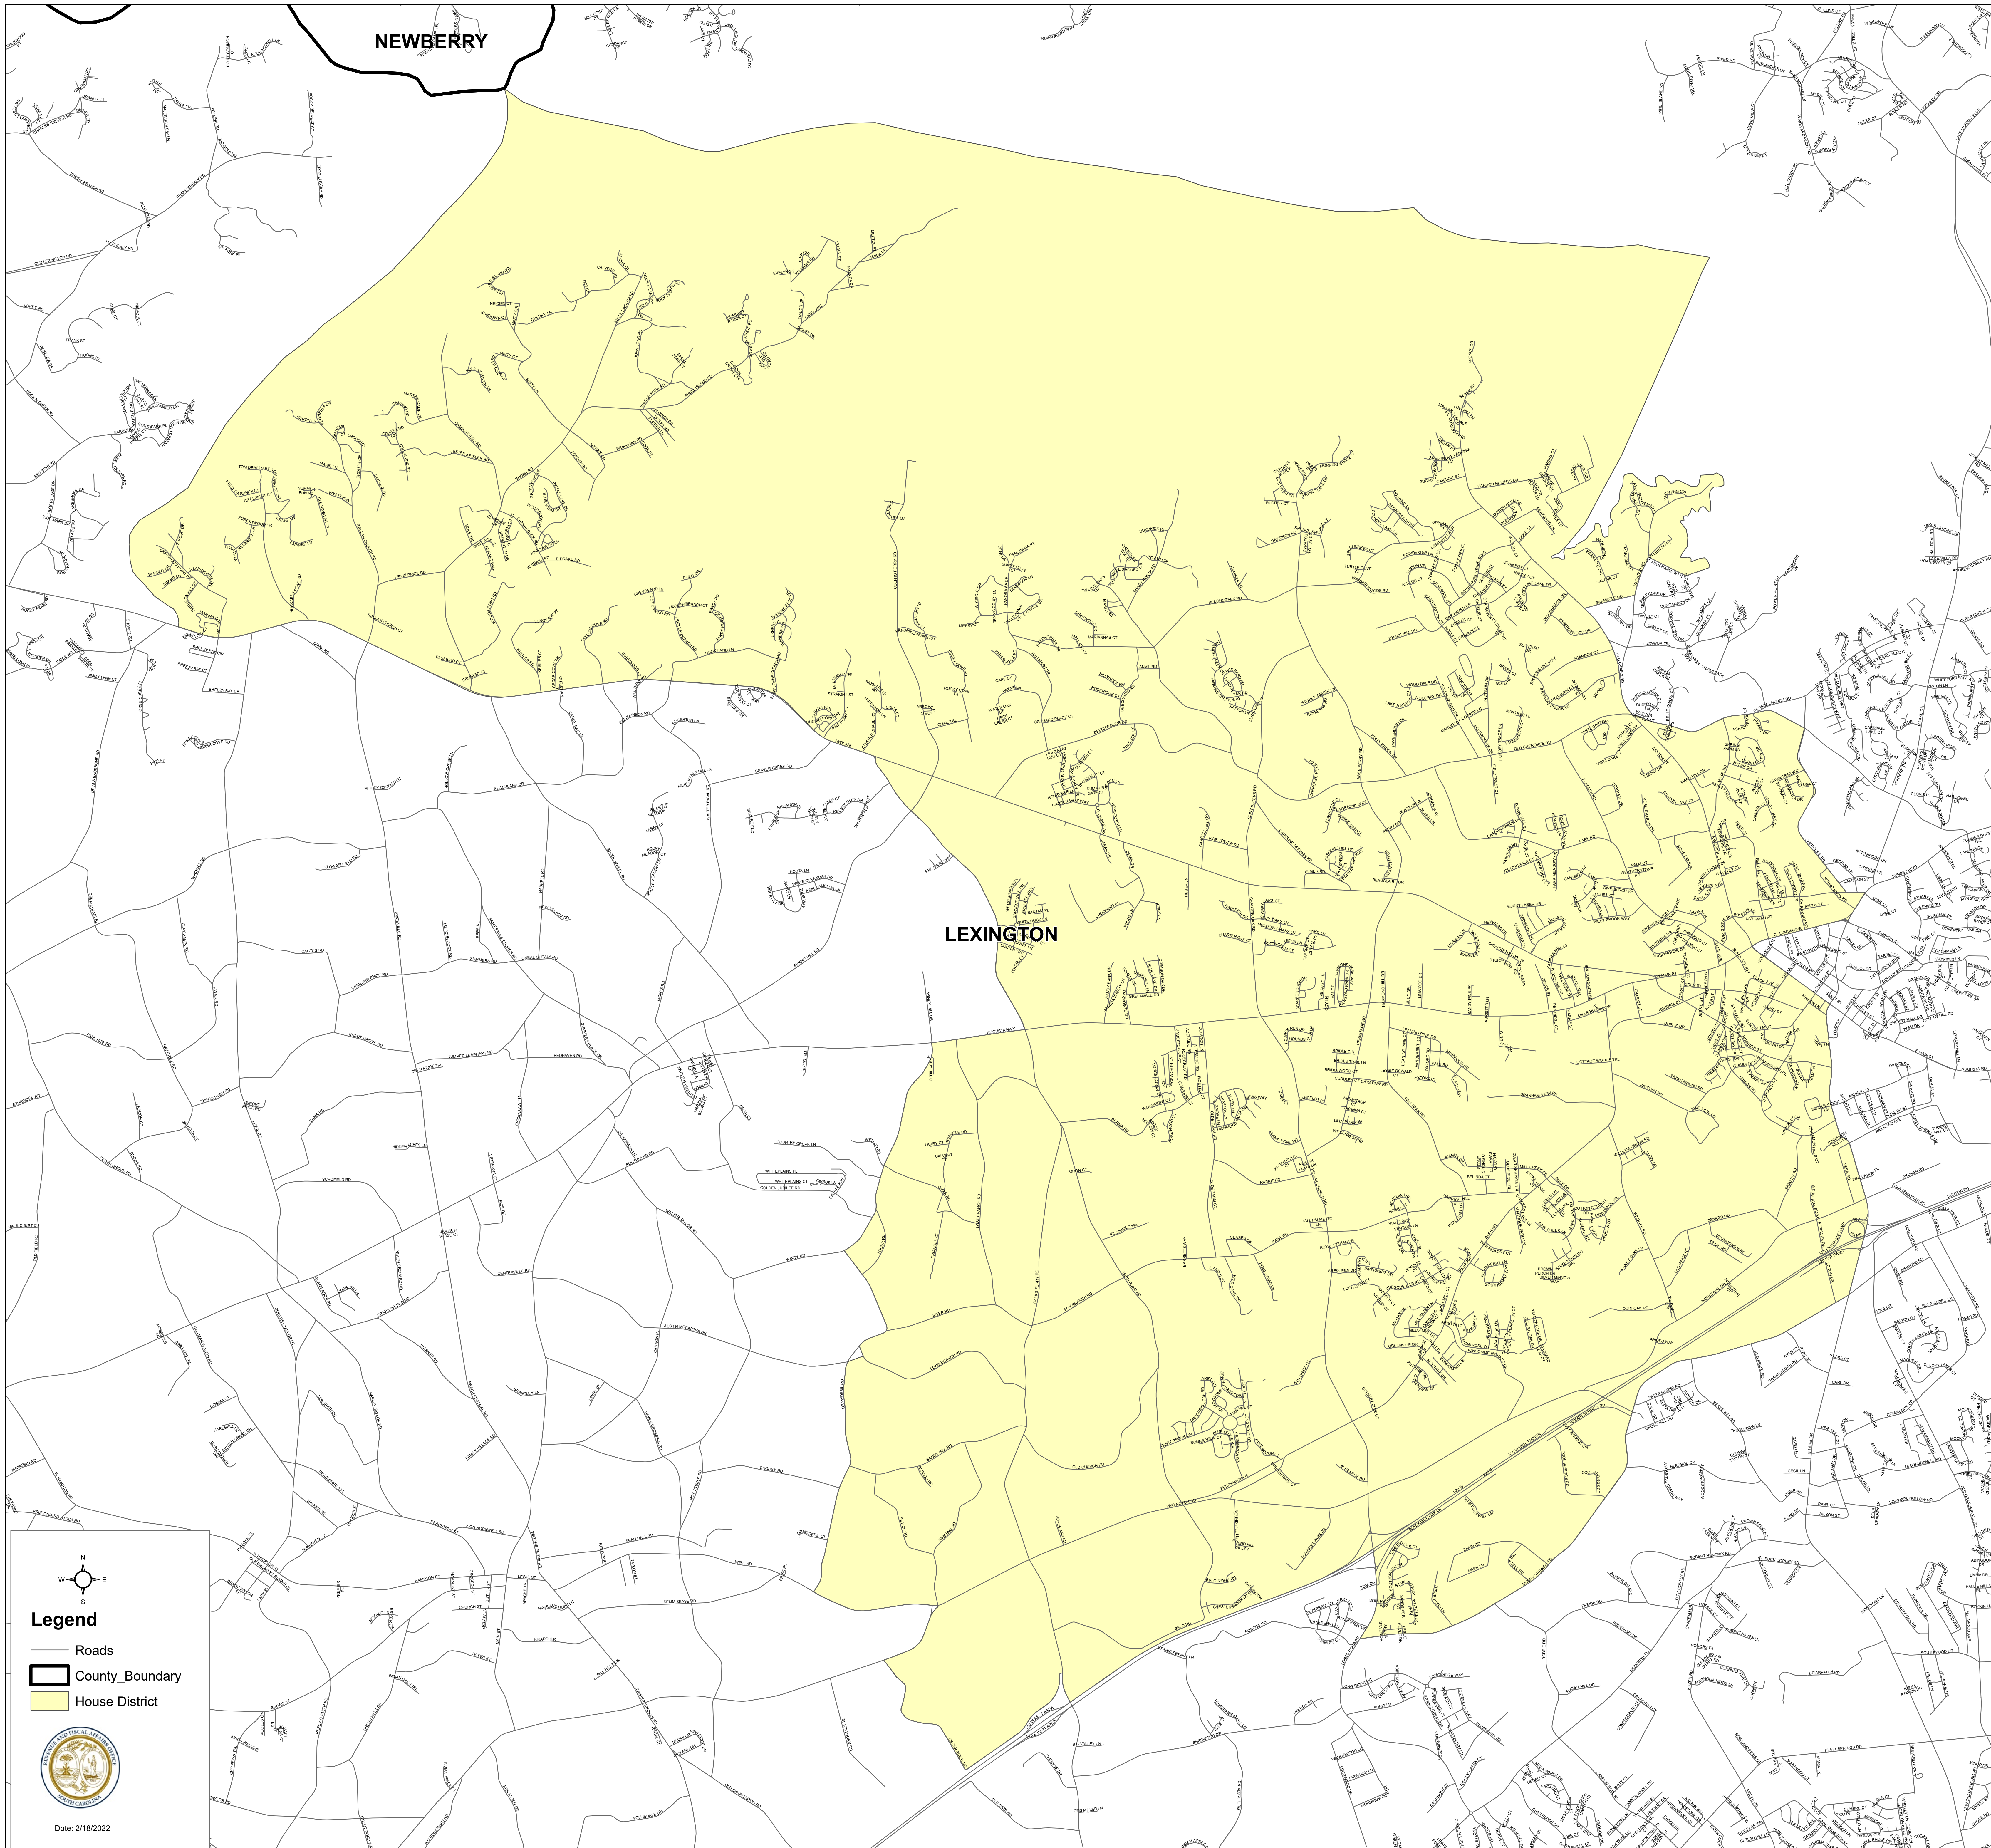

South Carolina House District 87

H.4493

NEWBERRY

LEXINGTON

Legend

- Roads
- County_Boundary
- House District

Date: 2/18/2022