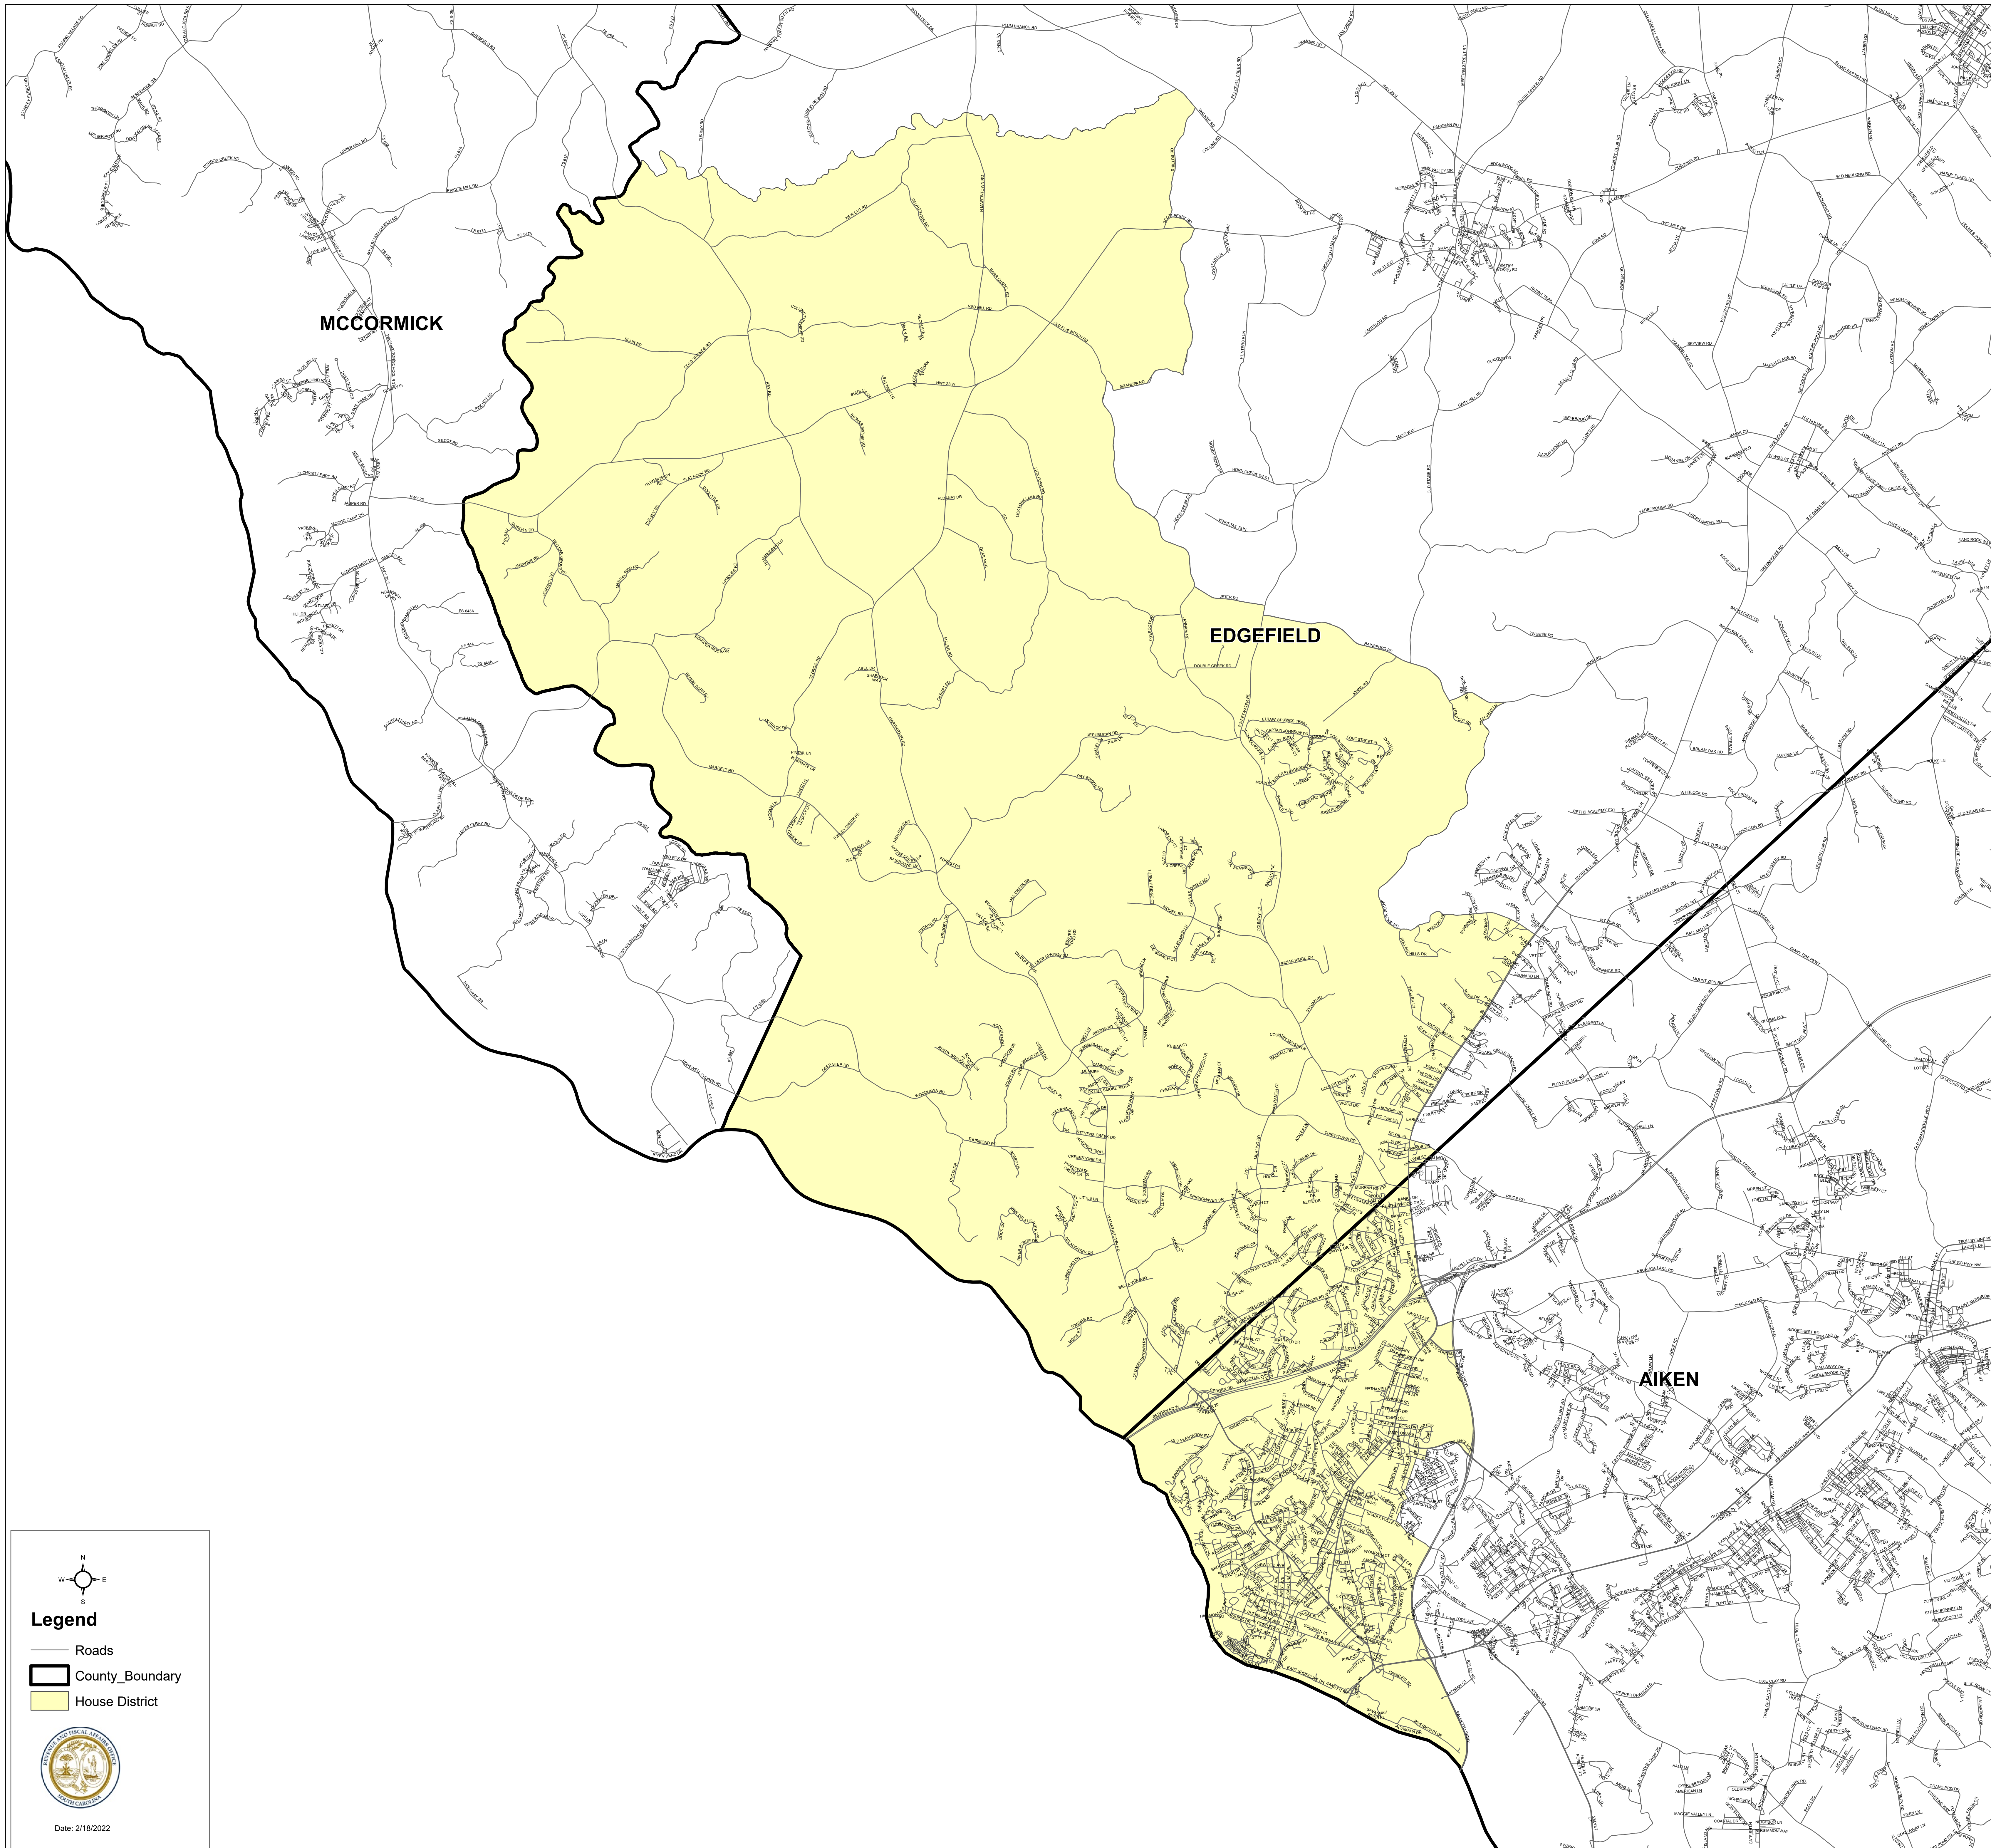

South Carolina House District 83

H.4493

Legend
— Roads
— County_Boundary
— House District

Date: 2/18/2022