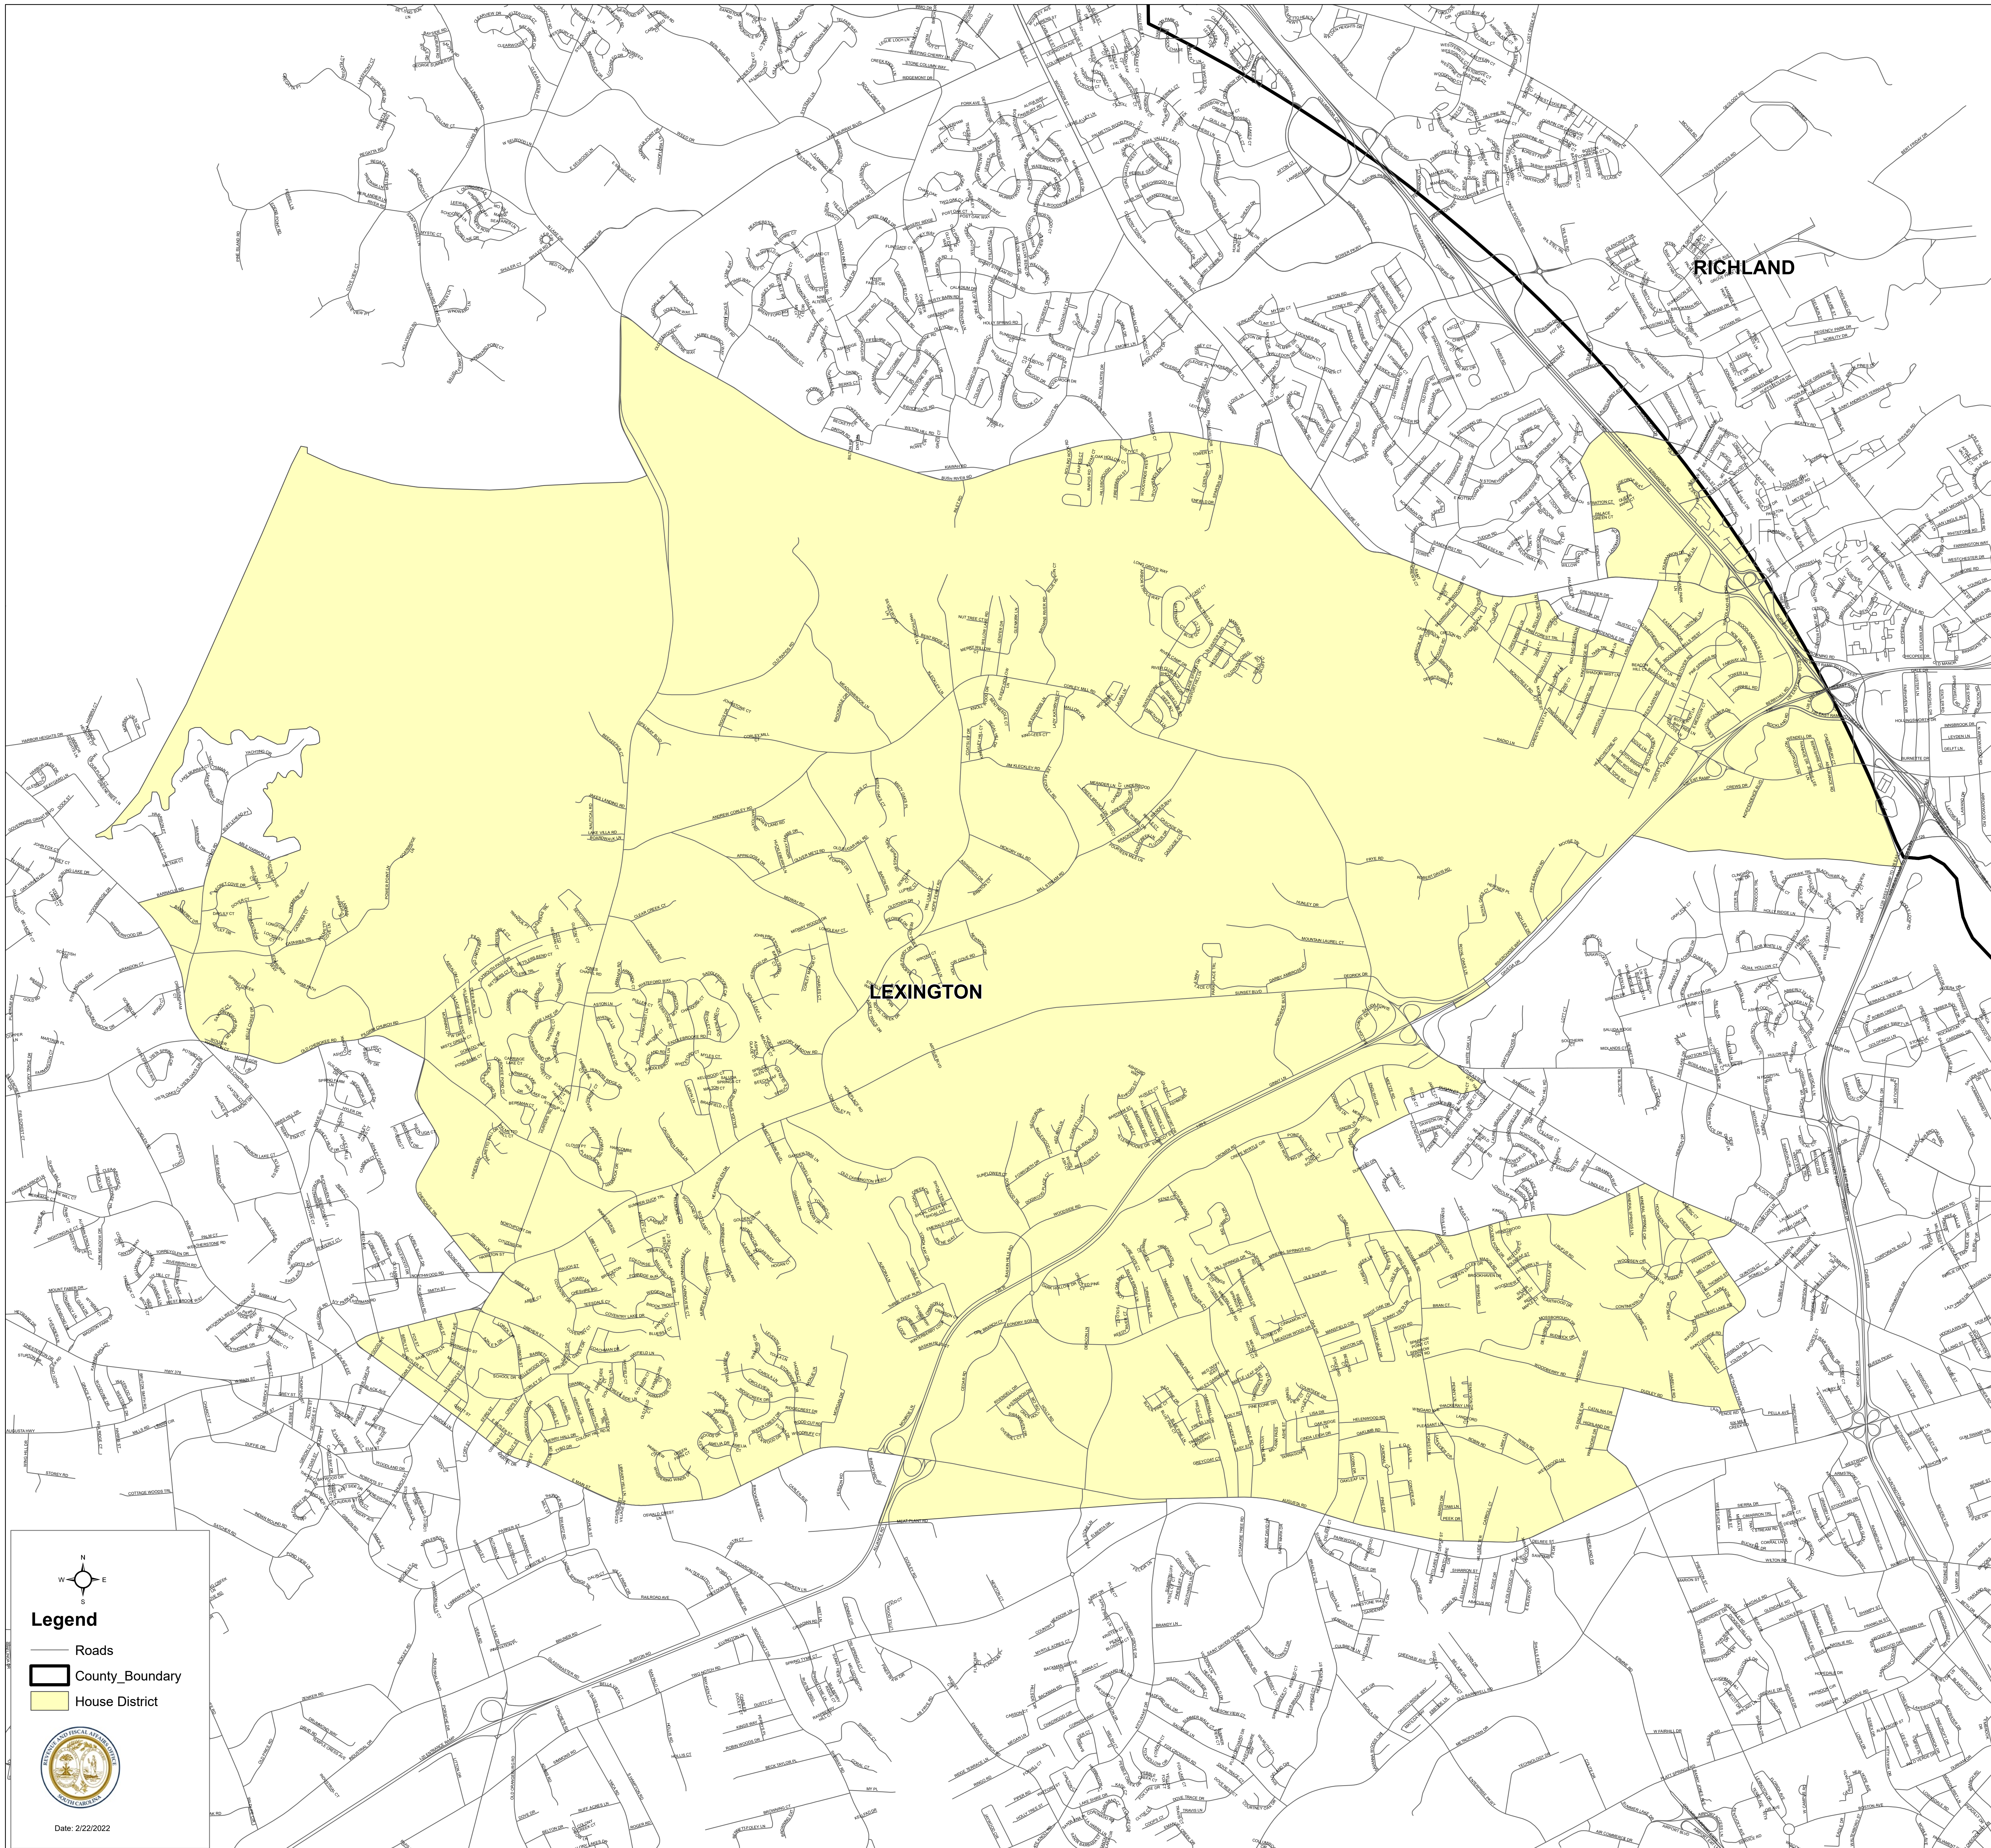

South Carolina House District 69

H.4493

Legend

- Roads
- County_Boundary
- House District

Date: 2/22/2022