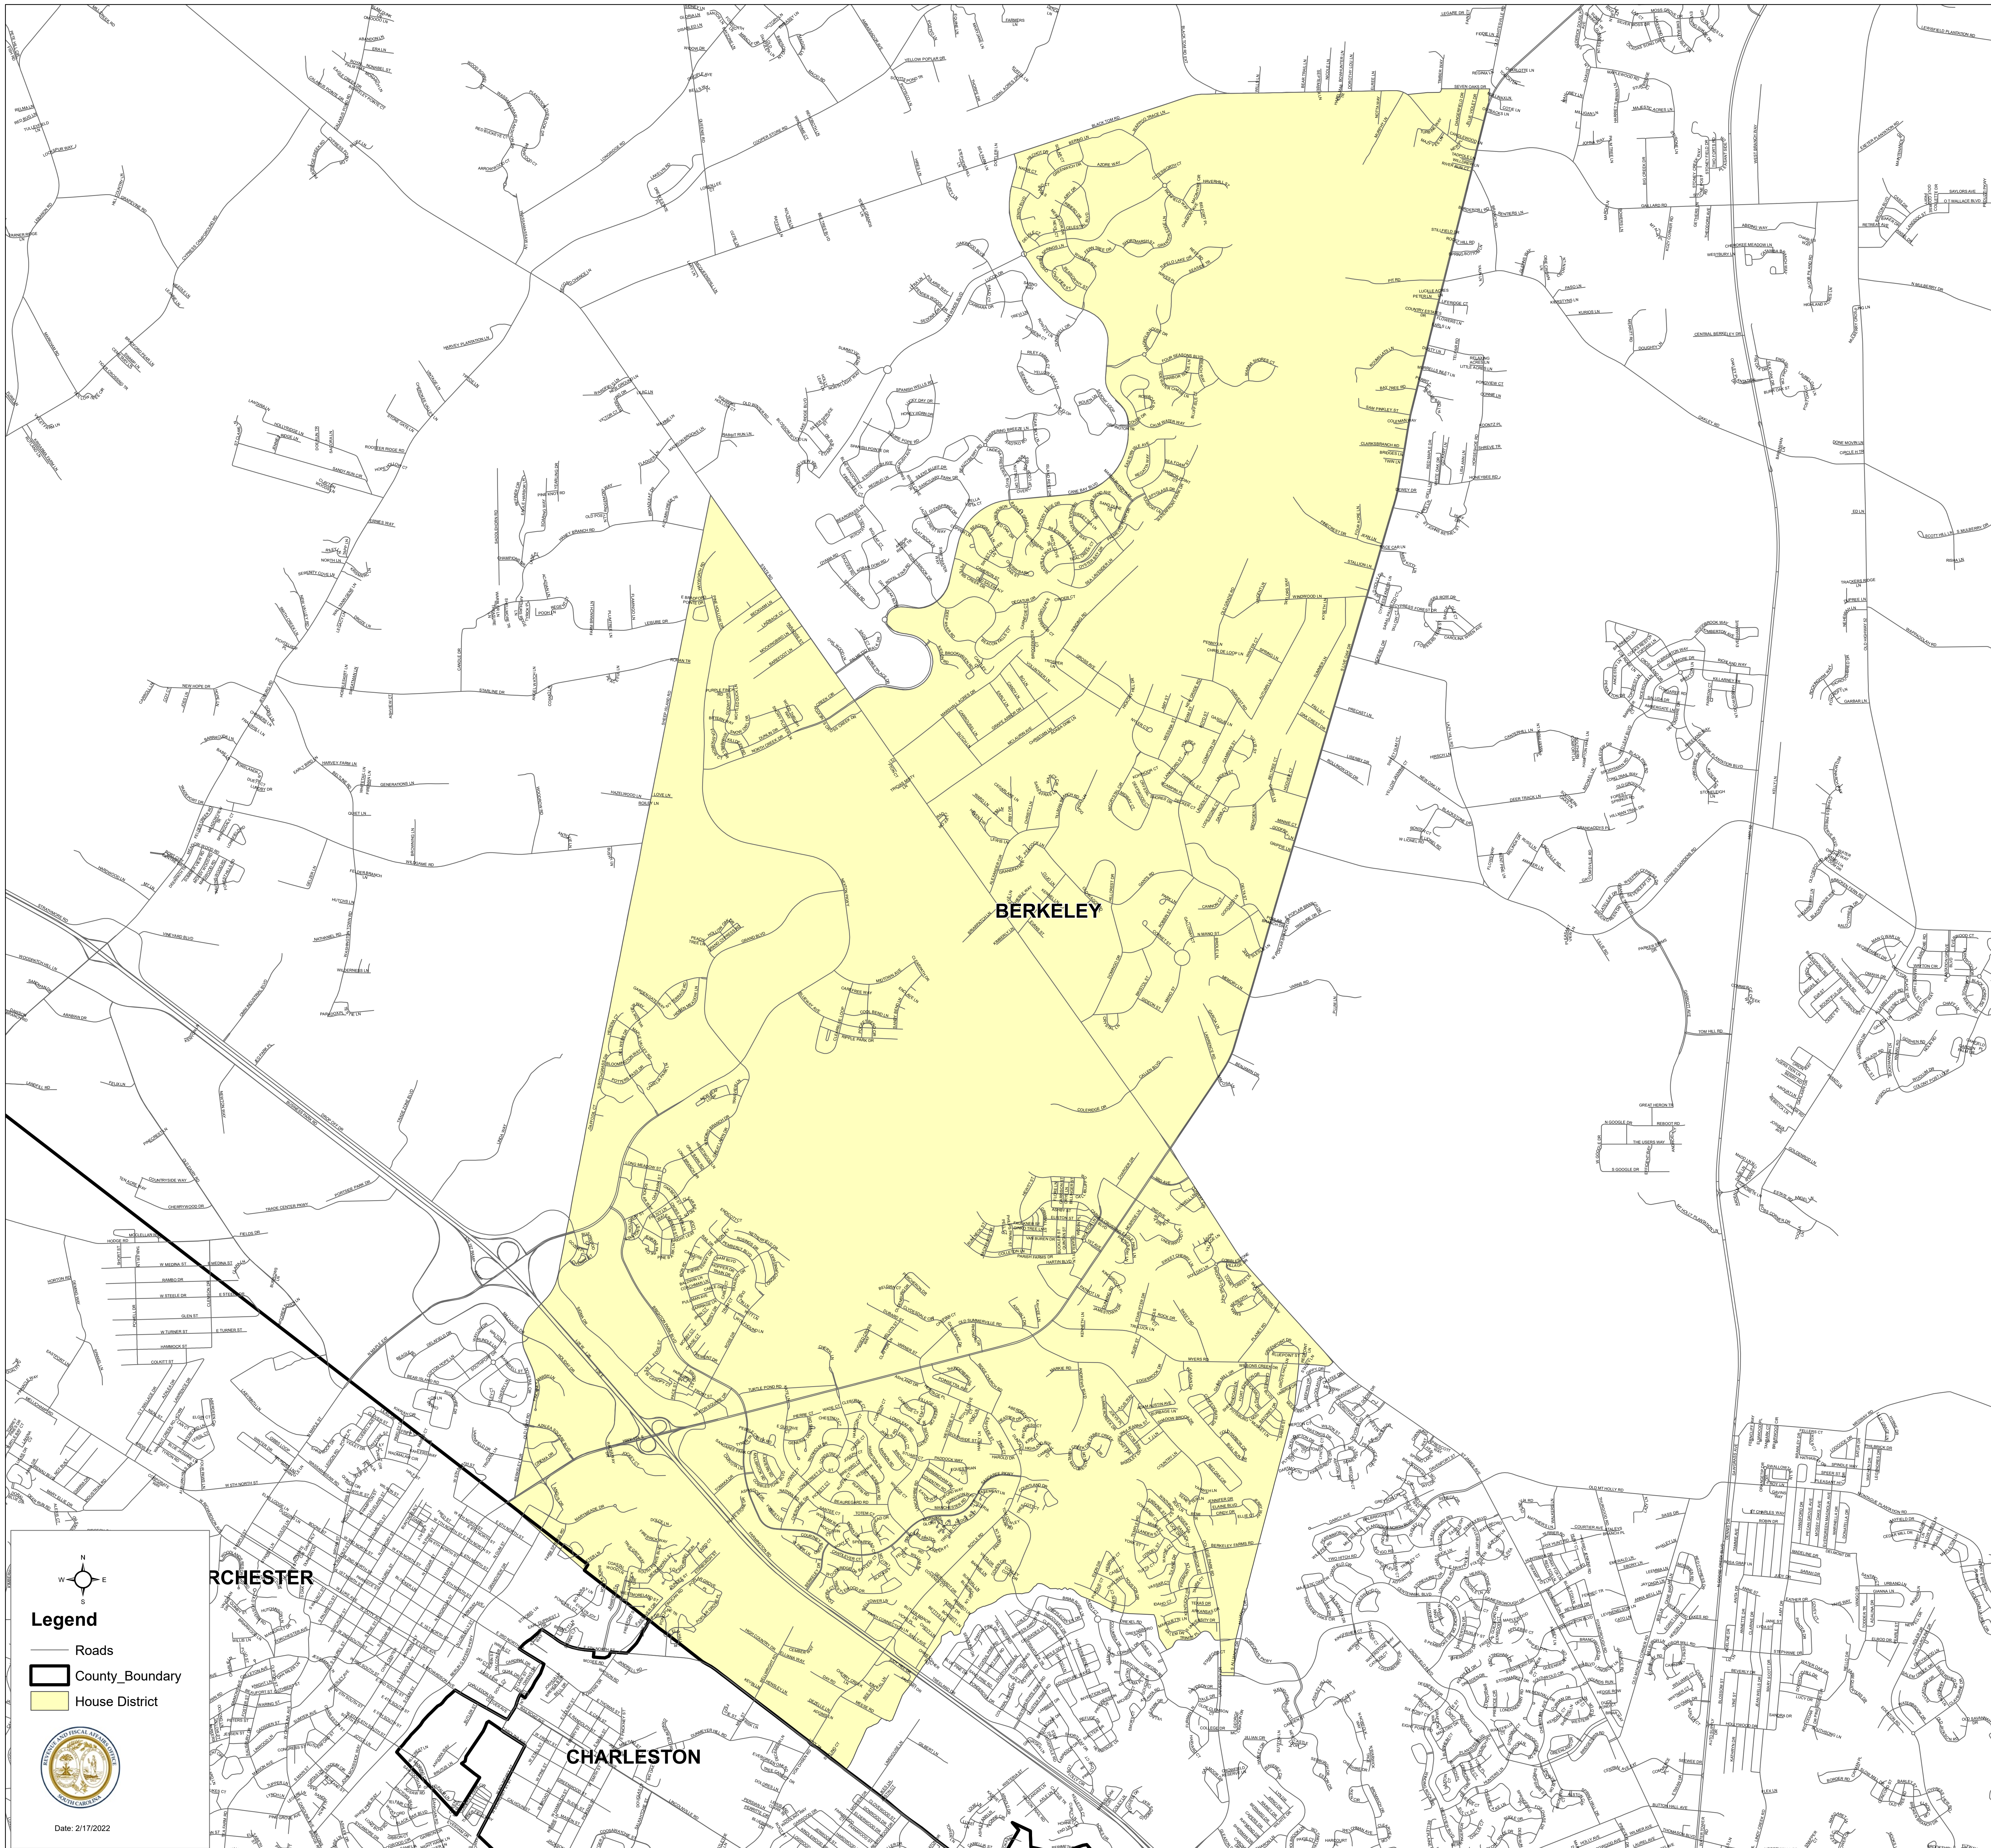

South Carolina House District 117

H.4493

Legend

- Roads
- County_Boundary
- House District

Date: 2/17/2022