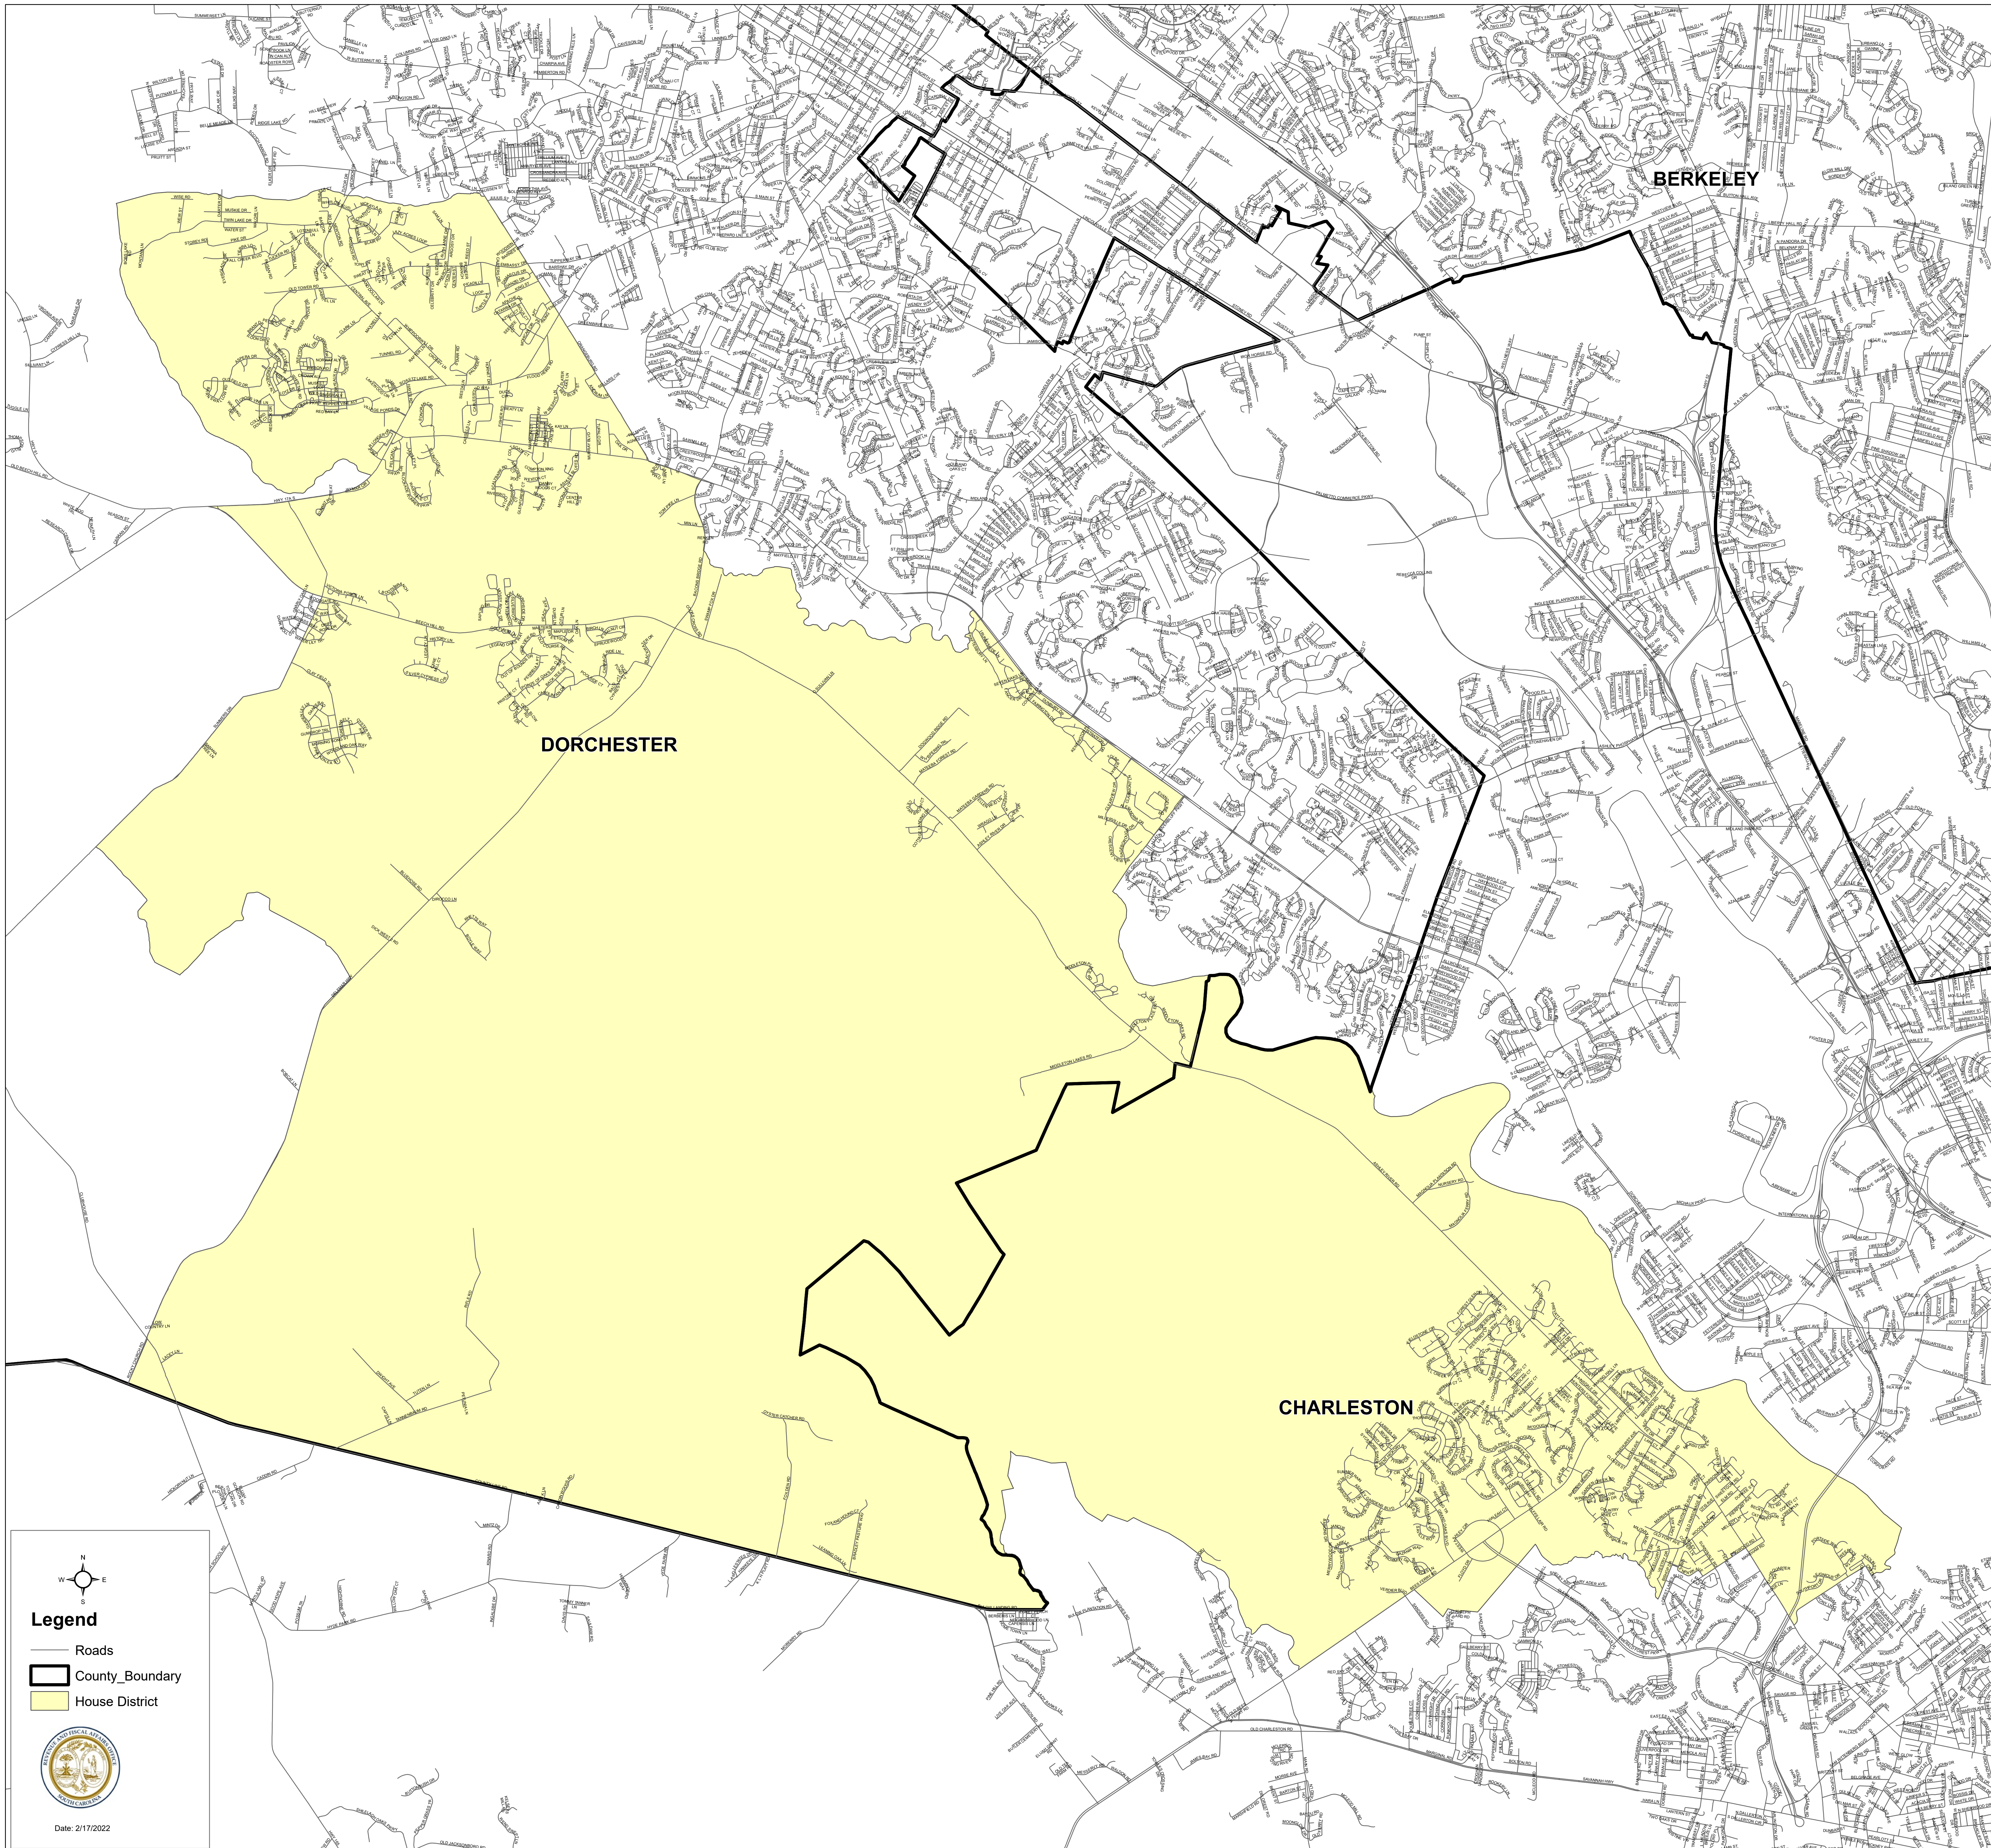

South Carolina House District 114

H.4493

Legend

- Roads
- County_Boundary
- House District

Date: 2/17/2022