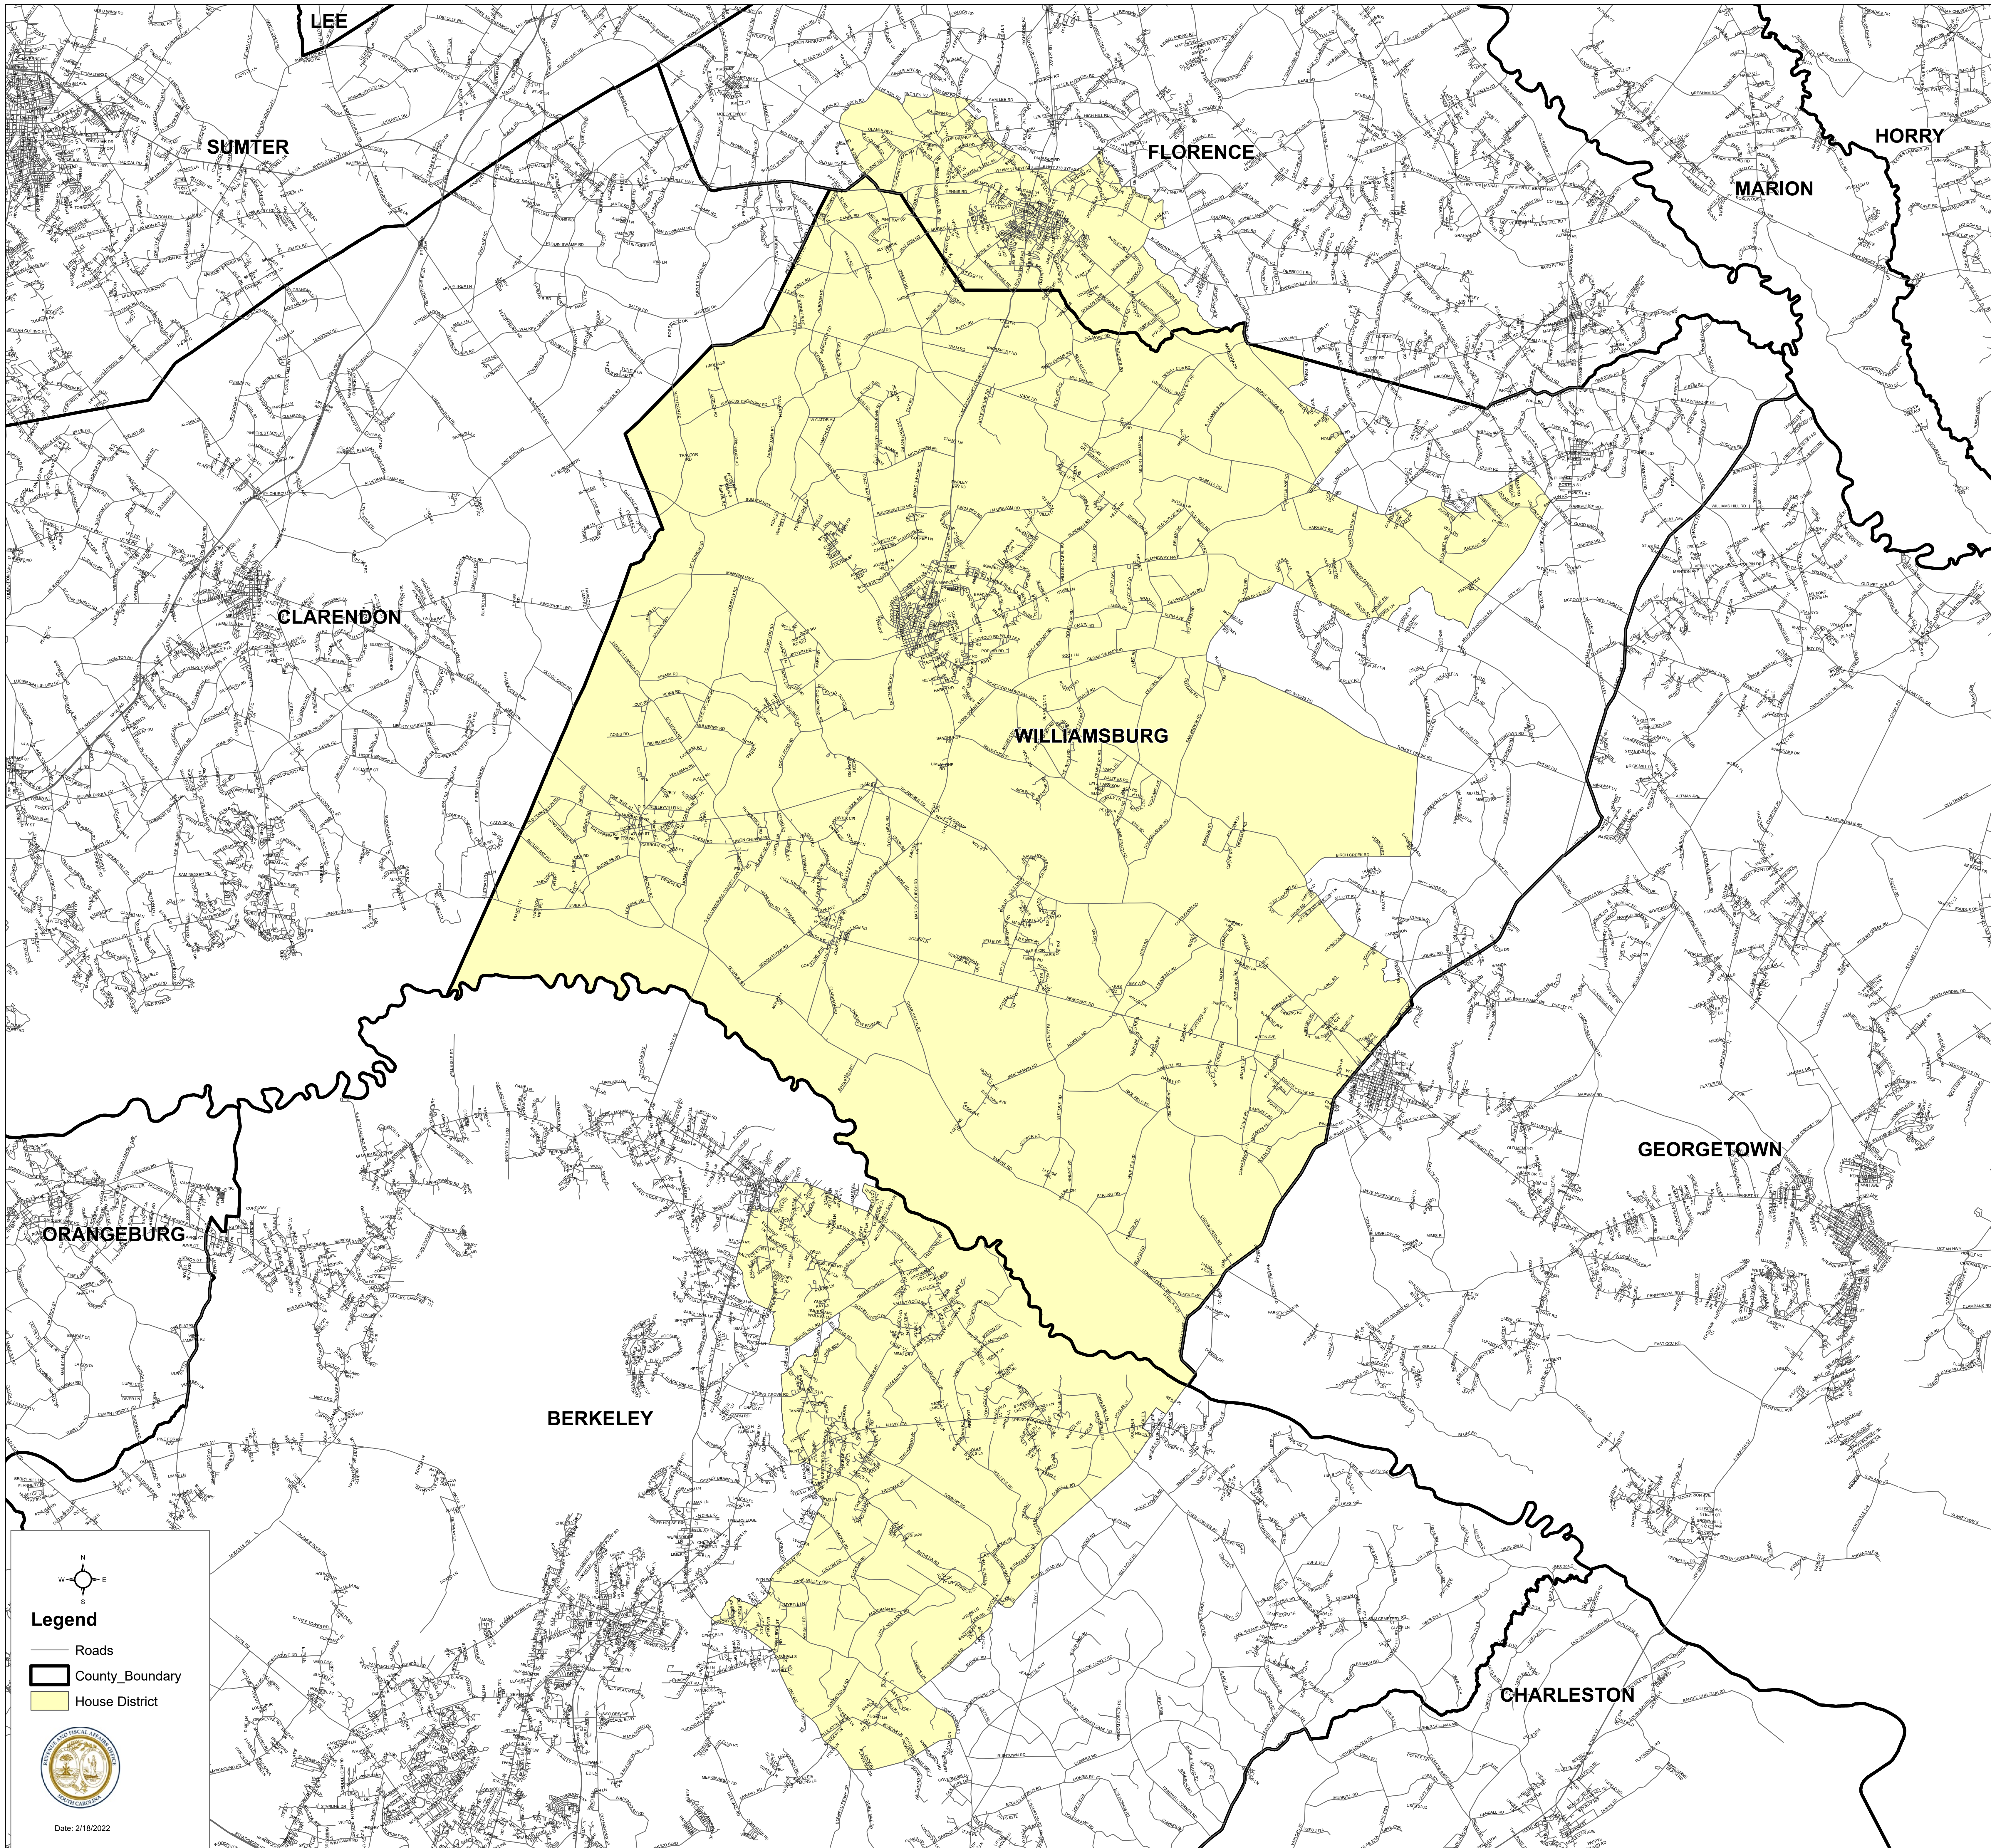

South Carolina House District 101

H.4493

Legend

- Roads
- County_Boundary
- House District

Date: 2/18/2022